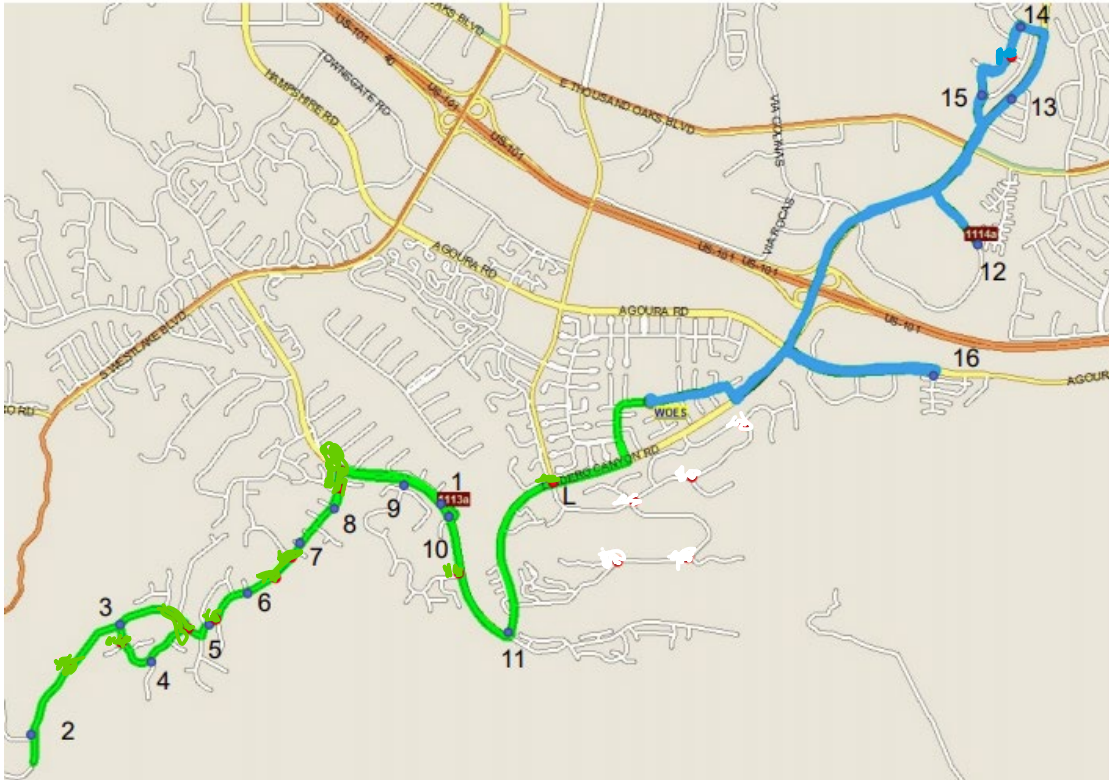

White Oak Elementary

Green Route (Bus 1113)

Pick up and drop off times are color coded with the corresponding bus routes.

Stop Location	1st Afternoon		2nd Afternoon	Early Release
	Morning Pickup	Dropoff	Dropoff	Day Dropoff
1 Triunfo & Capstan	7:17	2:20	2:39	12:50
2 Kirsten Lee & Denver Springs	7:24	2:31	3:00	12:51
3 2511 Kirsten Lee & Ranchgrove	7:26	2:29	2:58	12:49
4 Barrett & Memory	7:28	2:28	3:01	12:48
5 Three Springs & Country Lane	7:30	2:27	2:57	12:47
6 Three Springs & Shellcreek	7:32	2:25	2:56	12:46
7 Three Springs & Aspenview	7:34	2:24	2:55	12:45
8 Three Springs & Southshore	7:36	2:23	N/A	12:43
9 Triunfo & Twin Lake	7:38	2:21	2:40	12:54

14	Agoura & Lindero	8:05	3:23	1:53
----	------------------	------	------	------

Orange Route (Bus 1115)

Pick up and drop off times are color coded with the corresponding bus routes.

	Stop Location	Morning Pickup	1st Afternoon Dropoff	Early Release Day Dropoff
15	Lindero & Whim	7:57	3:20	1:52
16	Overfall & Cardoza	8:00	3:21	1:53
17	Lindero & Thousand Oaks	8:02	3:22	1:54

Agoura High School

Orange Route (Bus 1115)

Pick up and drop off times are color coded with the corresponding bus routes.

	Stop Location	Morning Pickup	Afternoon Dropoff
1	Triunfo & Charthouse	7:07	4:10
2	Kirsten Lee & Denver Springs	7:13	4:17
3	2511 Kirsten Lee & Ranchgrove	7:15	4:19
4	Kirsten Lee & Barrett	7:16	4:14
5	Three Springs Park	7:19	4:23
6	Triunfo & Three Springs	7:21	4:11
7	Triunfo & Saddle Mountain	7:22	4:26
8	Triunfo & Lindero	7:30	4:08
9	Glenbridge & Ridgeford	7:25	4:05
10	Saddletree & Foxfield	7:27	4:03
11	Rustic Oak & Blue Meadow	7:29	4:01
12	Lindero & Middlegate	7:31	4:00
13	Lakeview & Watergate	7:34	3:58
14	Agoura & Greengate	7:36	3:56
15	Westlake Village Library	7:38	3:53
16	Lindero & Thousand Oaks	7:46	3:48
17	Lindero & Whim	7:42	3:49
18	Overfall & Cardoza	7:43	3:50