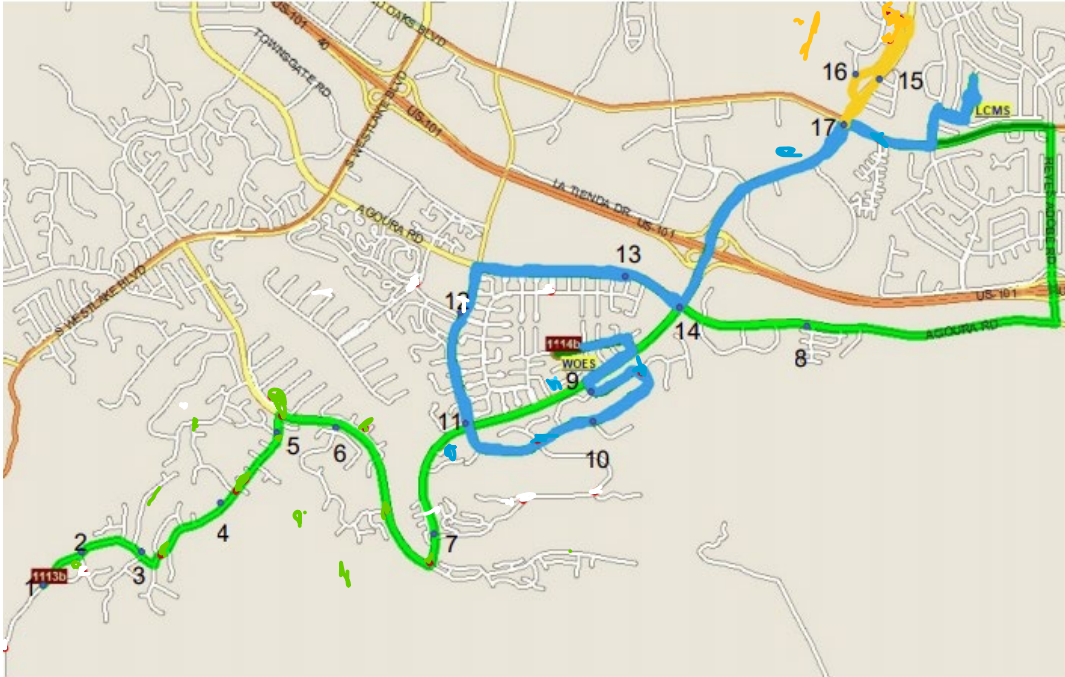

Lindero Canyon Middle School

Green Route (Bus 1113)

Pick up and drop off times are color coded with the corresponding bus routes.

	Stop Location	Morning Pickup	Afternoon Dropoff	Early Release Day Dropoff
1	2214/2217 Kirsten Lee	8:04	3:51	2:15
2	2511 Kirsten Lee & Ranchgrove	8:05	3:39	2:13
3	Kirsten Lee & Barrett	8:06	3:40	2:12
4	Three Springs Park	8:07	3:36	2:08
5	Three Springs & Snowpeak	8:09	N/A	N/A
6	Triunfo & Twin Lake Ridge	8:10	3:33	2:05
7	Lindero & Ridgeford	8:11	3:30	2:02
8	Westlake Village Library	8:17	3:24	1:56

Blue Route (Bus 1114)

Pick up and drop off times are color coded with the corresponding bus routes.

	Stop Location	Morning Pickup	1st Afternoon Dropoff	Early Release Day Dropoff
	White Oak Elementary	7:47	N/A	N/A
9	Rustic Oak & Blue Meadow	7:55	3:34	2:04
10	Foxfield & Germaine	7:57	3:32	2:02
11	Lindero & Foxfield	N/A	3:29	1:58
12	Lakeview & Watergate	8:00	3:28	1:57
13	Agoura & Knightsgate	8:02	N/A	N/A
	Knightsgate & Village Center	N/A	3:24	1:54